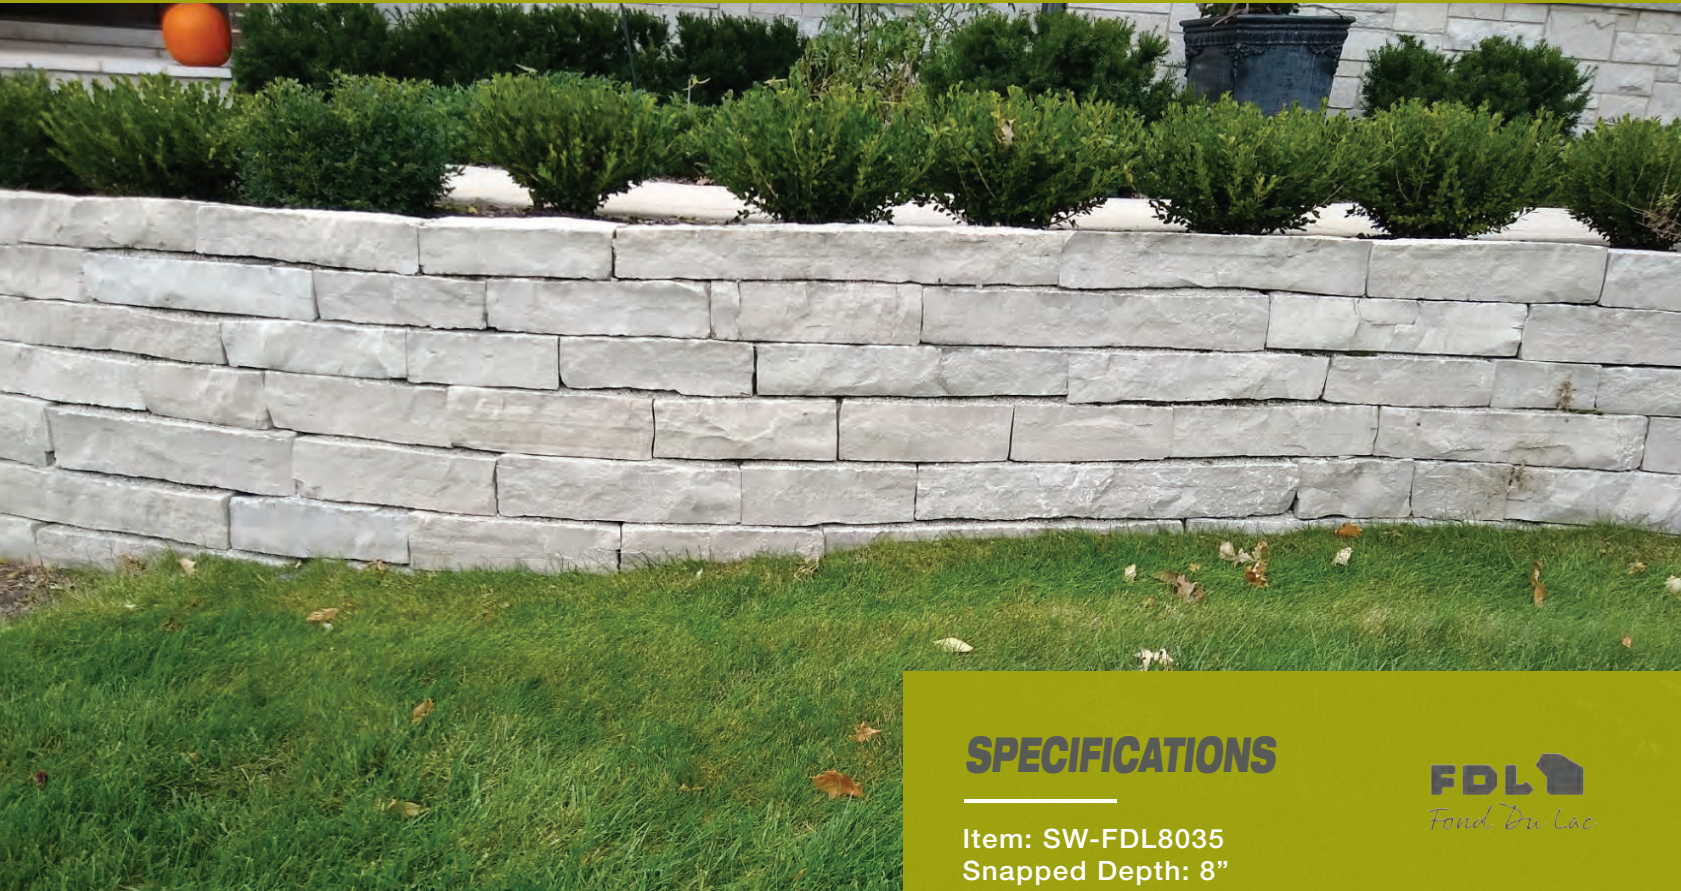

Fond Du Lac 8" Snapped Wall

SPECIFICATIONS

Item: SW-FDL8035
Snapped Depth: 8"
Length: 12" - 36"
Thickness: 3" - 5"
Color: Buff, Gray, Light Buff, Light Gray, White
Material: Dolomitic Limestone
Coverage: 20 face feet/ton

SNAPPED DRY WALL

This durable dolomitic limestone showcases a blend of gray to cream/off-white tones, with occasional brown or weathered edges adding natural character. Precision-snapped for a clean yet rustic look, each piece ranges from 3" - 5" in thickness, 8" in depth, and 12" - 36" in length. Ideal for creating sturdy retaining walls, garden borders, and structural accents, it offers both strength and timeless appeal to any landscape design.

Delivery Options:
Palletized via Straight Truck with Moffett or Semi-Truck

[Greenstonecompany.com/products/fond-du-lac-8-snapped-wall/](https://www.greenstonecompany.com/products/fond-du-lac-8-snapped-wall/)