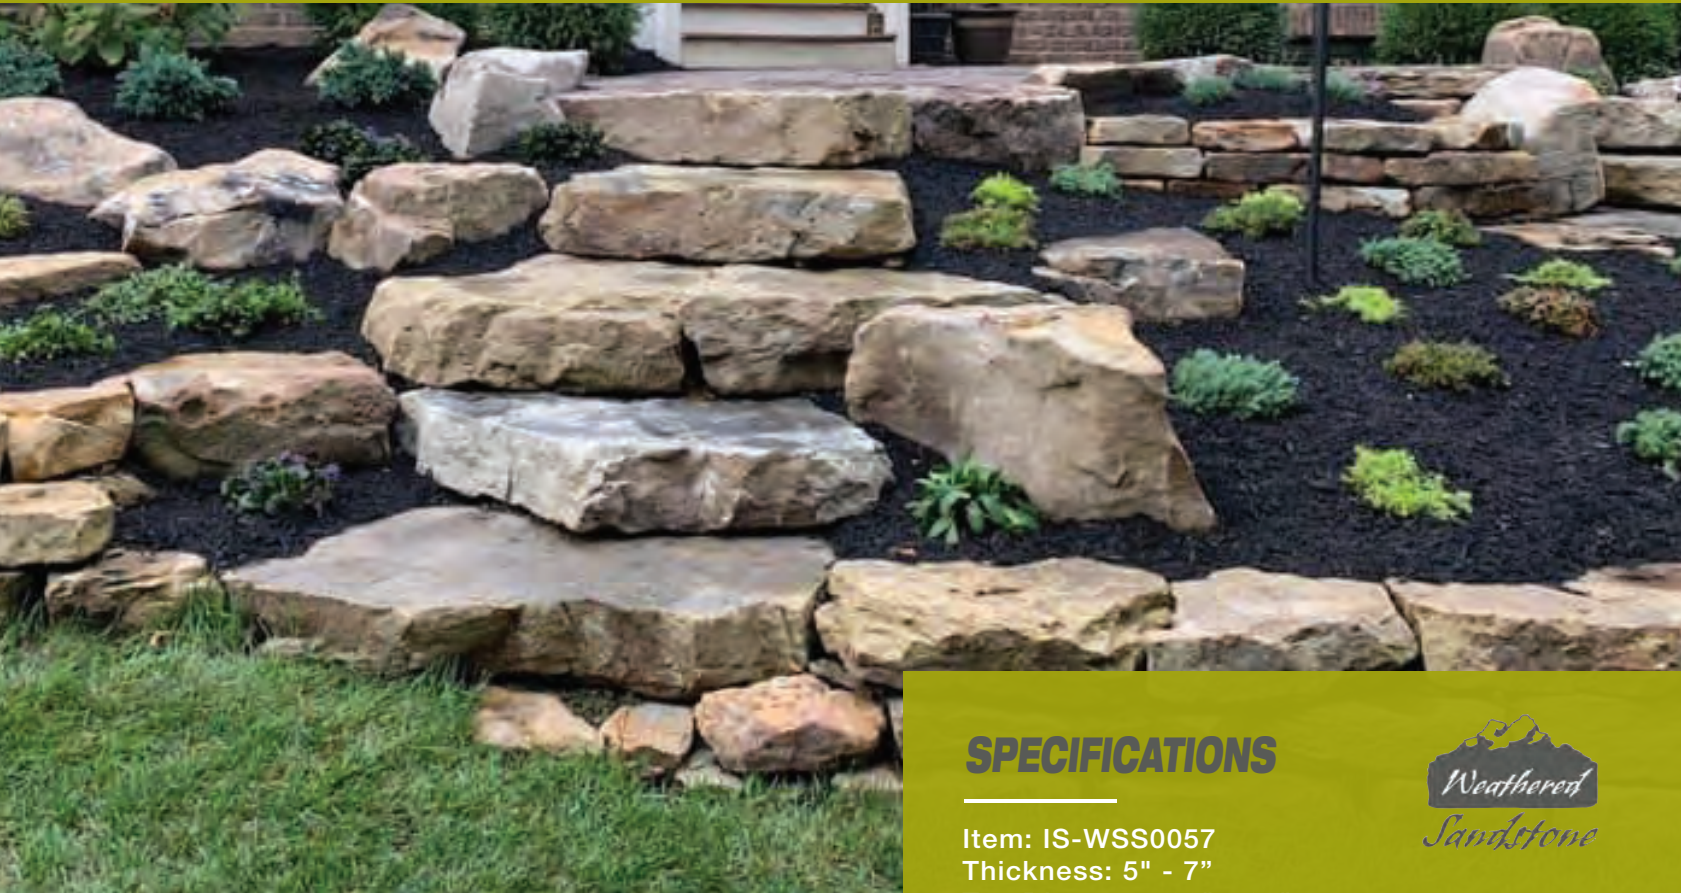

GREENSTONE

ARCHITECTURAL | LANDSCAPE SUPPLY

Weathered Sandstone Irregular Steps

SPECIFICATIONS

Item: IS-WSS0057

Thickness: 5" - 7"

Top Diameter: 36" - 60"

Color: Brown, Gray, Green, Red, Tan

Material: Sandstone

Coverage: 3 - 4 pieces/ton

IRREGULAR STONE STEPS

Bring a naturally aged beauty to your landscape with Weathered Sandstone Irregular Steps. Featuring a rich blend of gray, brown, and black tones, these sandstone slabs are accented with natural moss and lichens, adding character and an authentic weathered look. With a thickness of 5 to 7 and irregular shapes up to 5 wide, these stones provide a rustic, organic feel that seamlessly integrates into natural landscapes. Ideal for creating winding pathways, garden steps, and landscape transitions.

Delivery Options:

Palletized via Straight Truck with Moffett or Semi-Truck

[Greenstonecompany.com/products/weathered-sandstone-irregular-steps/](https://www.greenstonecompany.com/products/weathered-sandstone-irregular-steps/)